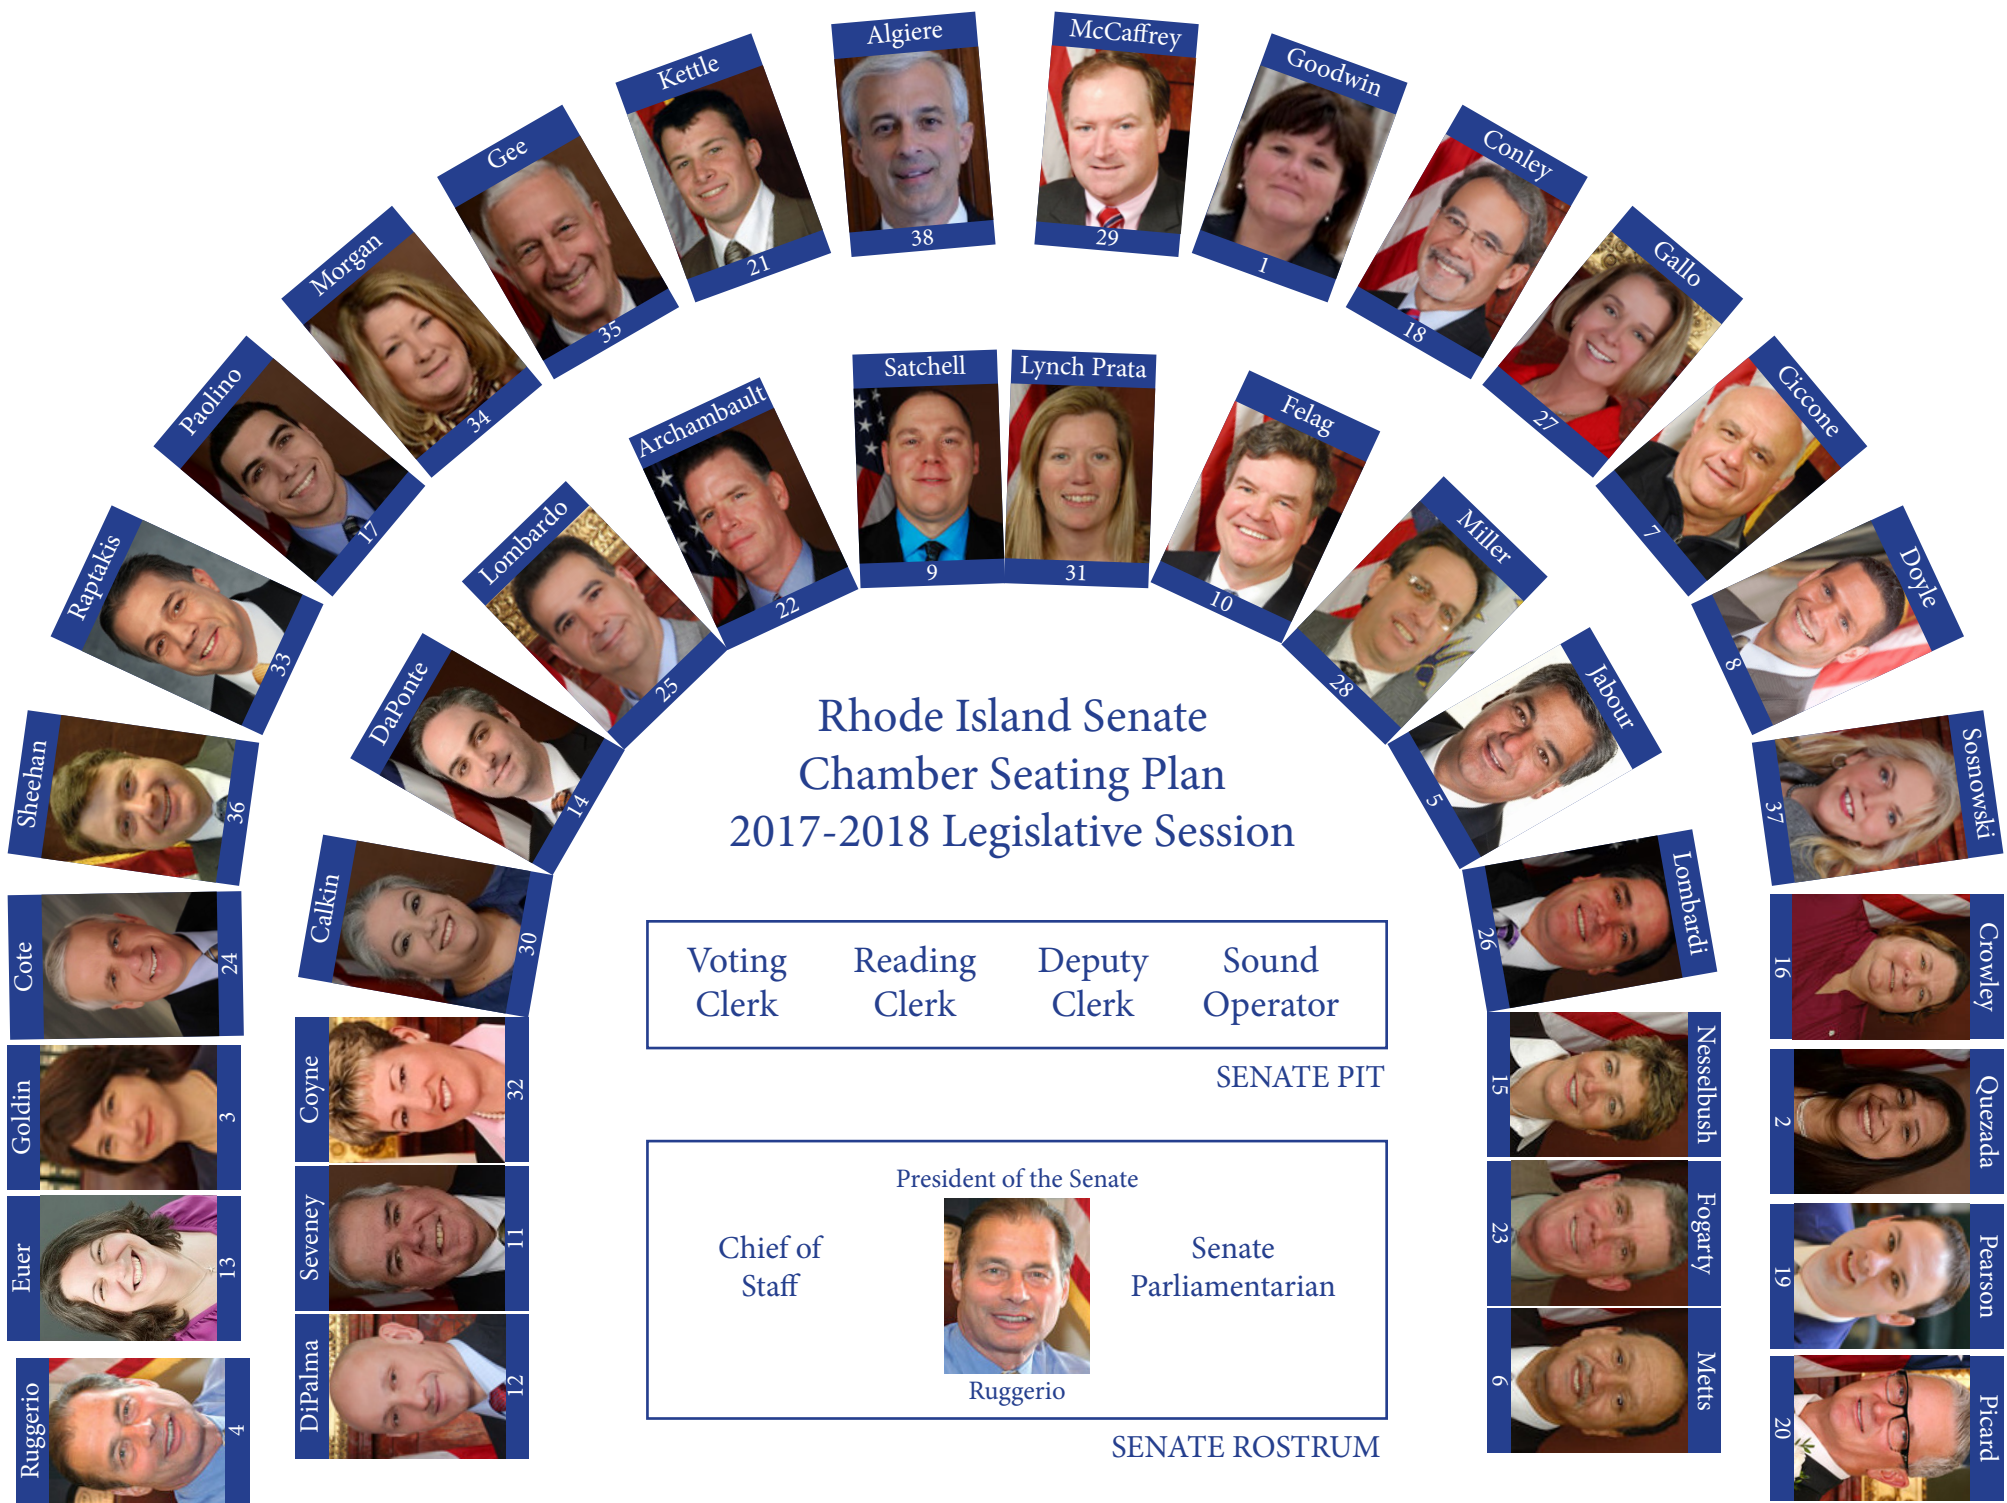

Rhode Island Senate Chamber Seating Plan 2017-2018 Legislative Session

Voting Clerk Reading Clerk Deputy Clerk Sound Operator

SENATE PIT

Chief of Staff  Senate Parliamentarian

President of the Senate

SENATE ROSTRUM